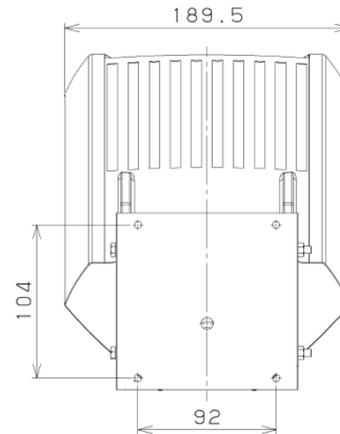

Product description E-Core Urban Light
Model name LEDK02601F-N2EU
Product Code 752-20001
EAN code 4974550416016

CE  **IP65 IK07**

E-CORE™

■The strong point of TOSHIBA E-CORE LED Lamp

- Low energy and high efficacy.
- Mercury Free
- Instant illumination
- Low Heat Radiation
- Low UV radiation

■Technical DATA

Voltage (V)	230
Wattage (W)	32,0
Frequency (Hz)	50 / 60
Input current (mA)	150
IP	65
Colour Temperature (K)	5,000
Colour Rendering Index (Ra)	70
Average Lifetime (h)	60,000
Dimming	Not dimmable
Overall Length (mm)	472
Net Weight per piece (g)	3,800
Lumen Output (lm)	2200
Lamp efficacy (lm / W)	68,8
Lamp Power Factor	0,93

■Packaging Details

Packaging Type(Std.Pkg.Q'ty)	Gift Box (1pce)
Dimensions (L×W×H)	230*550*160
Gross Weight	3,800
EAN / ITF CODE	4974550416016

LUMINOUS INTENSITY DISTRIBUTION CURVE (cd/1000lm)