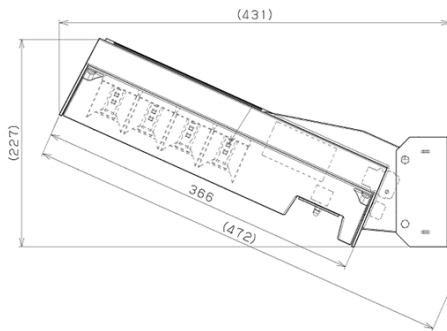

Product description E-Core Urban Light
Model name LEDK02601F-N2EU
Product Code 752-20001
EAN code 4974550416016

CE  **IP65 IK07**

E-CORE™

■The strong point of TOSHIBA E-CORE LED Lamp

- Low energy and high efficacy.
- Mercury Free
- Instant illumination
- Low Heat Radiation
- Low UV radiation

■Technical DATA

Voltage (V)	230
Wattage (W)	32,0
Frequency (Hz)	50 / 60
Input current (mA)	150
IP	65
Colour Temperature (K)	5,000
Colour Rendering Index (Ra)	70
Average Lifetime (h)	60,000
Dimming	Not dimmable
Overall Length (mm)	472
Net Weight per piece (g)	3,800
Lumen Output (lm)	2200
Lamp efficacy (lm / W)	68,8
Lamp Power Factor	0,93

■Packaging Details

Packaging Type(Std.Pkg.Q'ty)	Gift Box (1pce)
Dimensions (L×W×H)	230*550*160
Gross Weight	3,800
EAN / ITF CODE	4974550416016

LUMINOUS INTENSITY DISTRIBUTION CURVE (cd/1000lm)