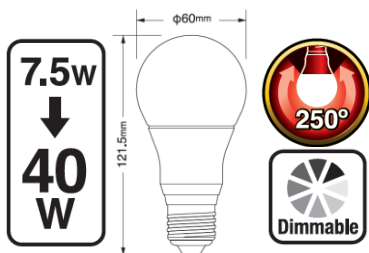

## Specifications

**A60 E27 7.5W 2700K DIMMABLE**

**TOSHIBA**  
Leading Innovation >>>

**Product description**  
**Model name**  
**Product Code**  
**EAN code**  
**ITF code (10-lamp carton)**

LED LAMP E-CORE  
LDAC0827WE7EUD  
218-50532  
4974550439824  
14974550439821

### ■ Features

|                             |                |
|-----------------------------|----------------|
| Rated Voltage ( V )         | 230V AC        |
| Rated Wattage ( W )         | 7,5            |
| Frequency ( Hz )            | 50 / 60        |
| Rated Input Current ( mA )  | 52             |
| Power Factor                | 0,63           |
| Luminous Flux ( lm )        | 470            |
| Colour Description          | Warm White     |
| Colour Temperature ( K )    | 2700           |
| Colour Rendering Index (Ra) | 80             |
| Beam Angle                  | 250°           |
| Luminous Intensity (cd)     | -              |
| Lamp Efficacy ( lm / W )    | 62,7           |
| Rated Lamp Lifetime ( h )   | 25 000         |
| Dimming                     | Dimmable       |
| Overall Length ( mm )       | 121.5          |
| Diameter ( mm )             | 60             |
| Net Weight ( g )            | 160            |
| Operating temperature       | + 5°C / + 40°C |
| Cap                         | E27            |

### ■ Packaging Details

| Packaging Type(Std.Pkg.Q'ty) | Dimensions (mm) | Gross Weight (g) | EAN / ITF CODE |
|------------------------------|-----------------|------------------|----------------|
| Gift Box (1pce)              | 70 * 70 * 140   | 176              | 4974550439824  |
| Carton (10pcs)               | 145 * 150 * 362 |                  | 14974550439821 |